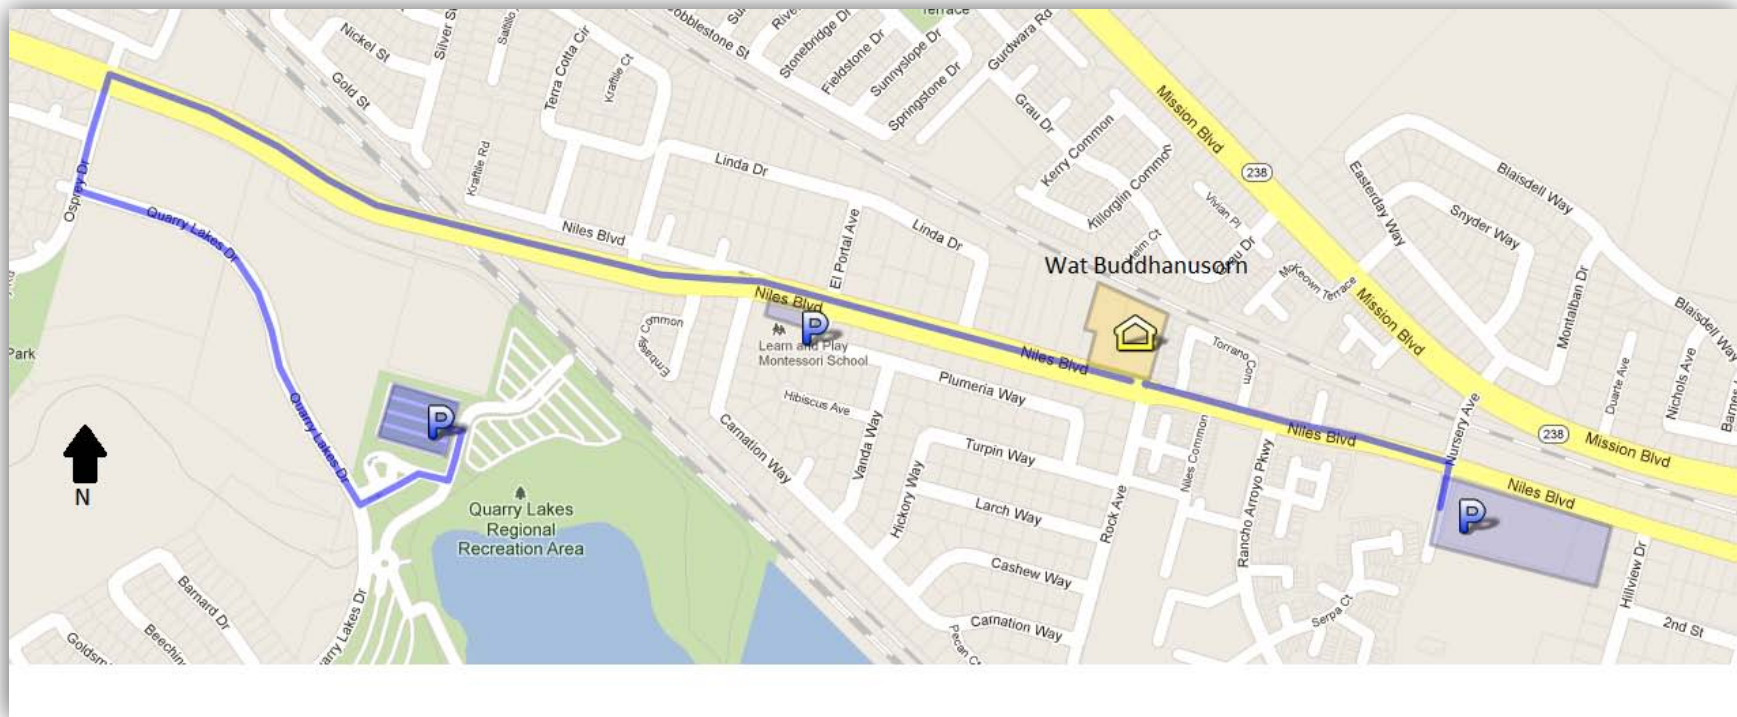

Wat Buddhanusorn Parking Locations

Please Park in Designated Areas Only. Temple shuttle service is provided, but only to designated parking areas.

Directions:

- Lot 1, Montessori School – Go West on Niles Blvd. .2 miles. Turn LEFT at EL PORTEL AVE. Immediate RIGHT into school parking lot.
- *Lot 2, California Nursery – Go EAST on Niles one block to Nursery Ave. Right into California Nursery.
- *Lot 3, Quarry Lakes – Go West on Niles Blvd about 1 mile. After you pass over the bridge over the BART tracks turn LEFT at the light, OSPREY. Left again at Stop Sign. Go about 0.3 miles and turn LEFT to enter Quarry Lakes Park. Show “THAI TEMPLE” sign on reverse side of this map to enter without charge.

** These lots to be used on special occasions only. Please check with the temple or a parking volunteer to see if they are open.*