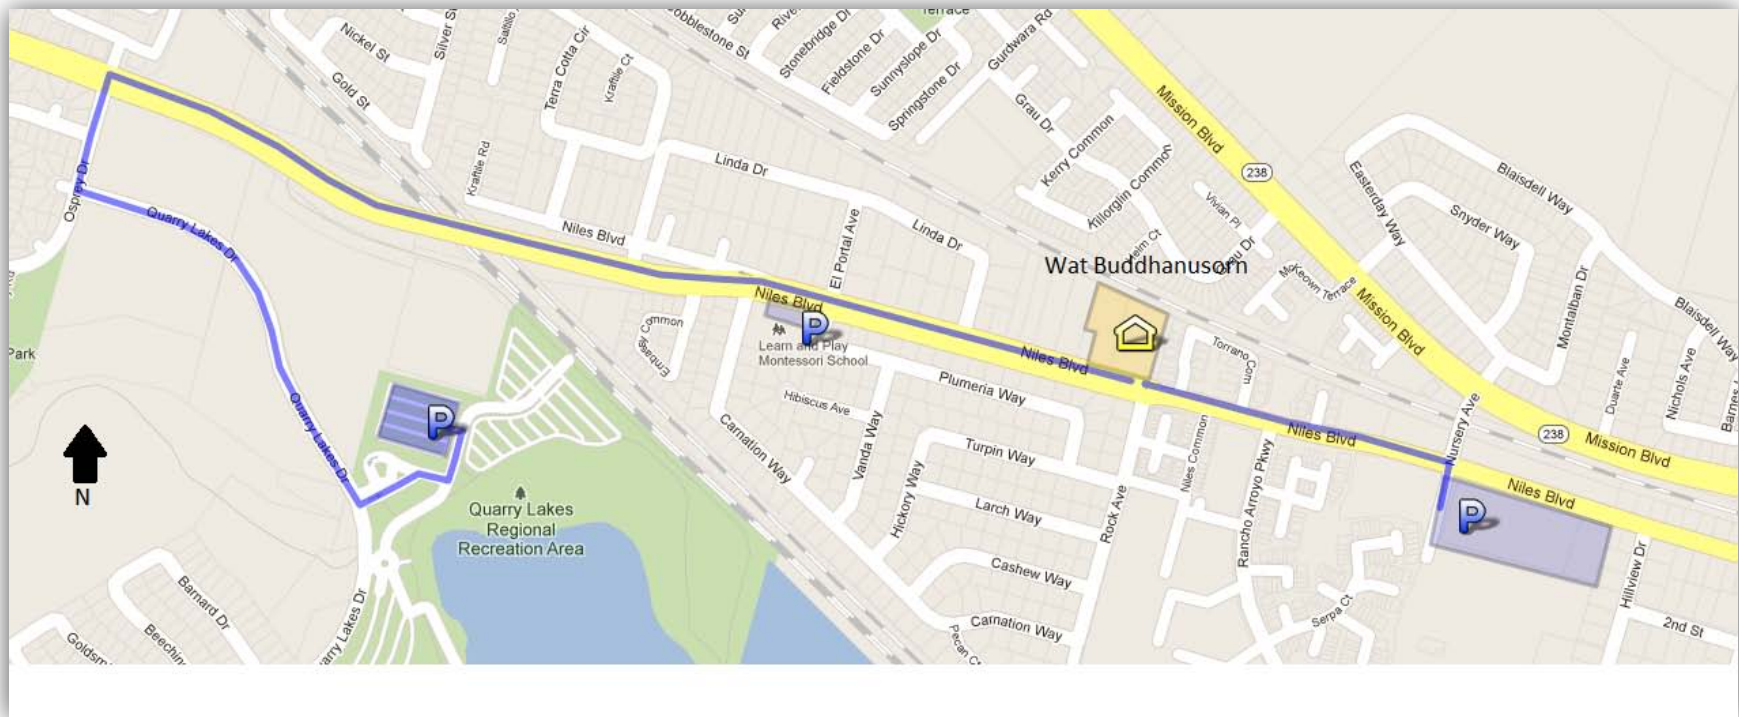

Wat Buddhanusorn Parking Locations

Please Park in Designated Areas Only. Temple shuttle service is provided, but only to designated parking areas.

Directions:

- Lot 1, Montessori School – Go West on Niles Blvd. .2 miles. Turn LEFT at EL PORTEL AVE. Immediate RIGHT into school parking lot.
- *Lot 2, California Nursery – Go EAST on Niles one block to Nursery Ave. Right into California Nursery.
- *Lot 3, Quarry Lakes – Go West on Niles Blvd about 1 mile. After you pass over the bridge over the BART tracks turn LEFT at the light, OSPREY. Left again at Stop Sign. Go about 0.3 miles and turn LEFT to enter Quarry Lakes Park. Show “THAI TEMPLE” sign on reverse side of this map to enter without charge.

** These lots to be used on special occasions only. Please check with the temple or a parking volunteer to see if they are open.*